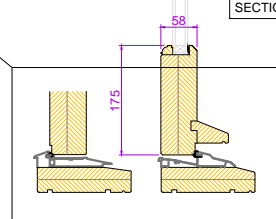

RevNo	Revision note	Date
01	Drawing issued	.

SECTION B-B

SECTION A-A

A

TRADITIONAL DOOR (AS VIEWED FROM OUTSIDE)

Project		
Title	<b>ENTRANCE DOOR 018 PANELLED</b>	
Client		
Date	...	Scale DO NOT SCALE
		
<b>Fyntons</b> , Period Homes Supplies Centre Station Road, Nr Pampisford Cambridgeshire CB22 3HB Telephone 01223 837106 <a href="http://fyntons.co.uk">fyntons.co.uk</a>		
Drawing No.	<b>ED-P002</b>	