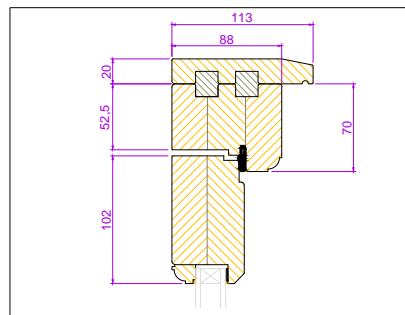

RevNo	Revision note	Date
01	Drawing issued	.

SECTION B-B

SECTION A-A

A

TRADITIONAL DOOR (AS VIEWED FROM OUTSIDE)

Project		
Title	<b>ENTRANCE DOOR 018 PANELLED</b>	
Client		
Date	...	Scale DO NOT SCALE
		
<b>Fyntons</b> , Period Homes Supplies Centre Station Road, Nr Pampisford Cambridgeshire CB22 3HB Telephone 01223 837106 <a href="http://fyntons.co.uk">fyntons.co.uk</a>		
Drawing No.	<b>ED-P002</b>	