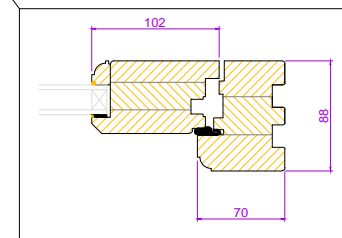

RevNo	Revision note	Date
01	Drawing issued	.

SECTION B-B

SECTION A-A

A

TRADITIONAL DOOR (AS VIEWED FROM OUTSIDE)

Project		
Title	<b>ENTRANCE DOOR 018 PANELLED</b>	
Client		
Date	...	Scale DO NOT SCALE
		
<b>Fyntons</b> , Period Homes Supplies Centre Station Road, Nr Pampisford Cambridgeshire CB22 3HB Telephone 01223 837106 <a href="http://fyntons.co.uk">fyntons.co.uk</a>		
Drawing No.	<b>ED-P002</b>	