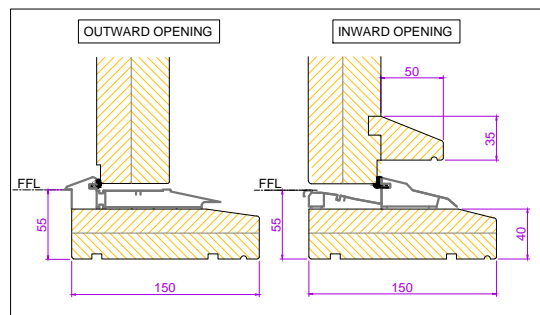

RevNo	Revision note	Date
01	Drawing issued	.

SECTION B-B

SECTION A-A

A

TRADITIONAL DOOR (AS VIEWED FROM OUTSIDE)

Project		
Title	<b>ENTRANCE DOOR 018 PANELLED</b>	
Client		
Date	...	Scale DO NOT SCALE
		
<b>Fyntons</b> , Period Homes Supplies Centre Station Road, Nr Pampisford Cambridgeshire CB22 3HB Telephone 01223 837106 <a href="http://fyntons.co.uk">fyntons.co.uk</a>		
Drawing No.	<b>ED-P002</b>	