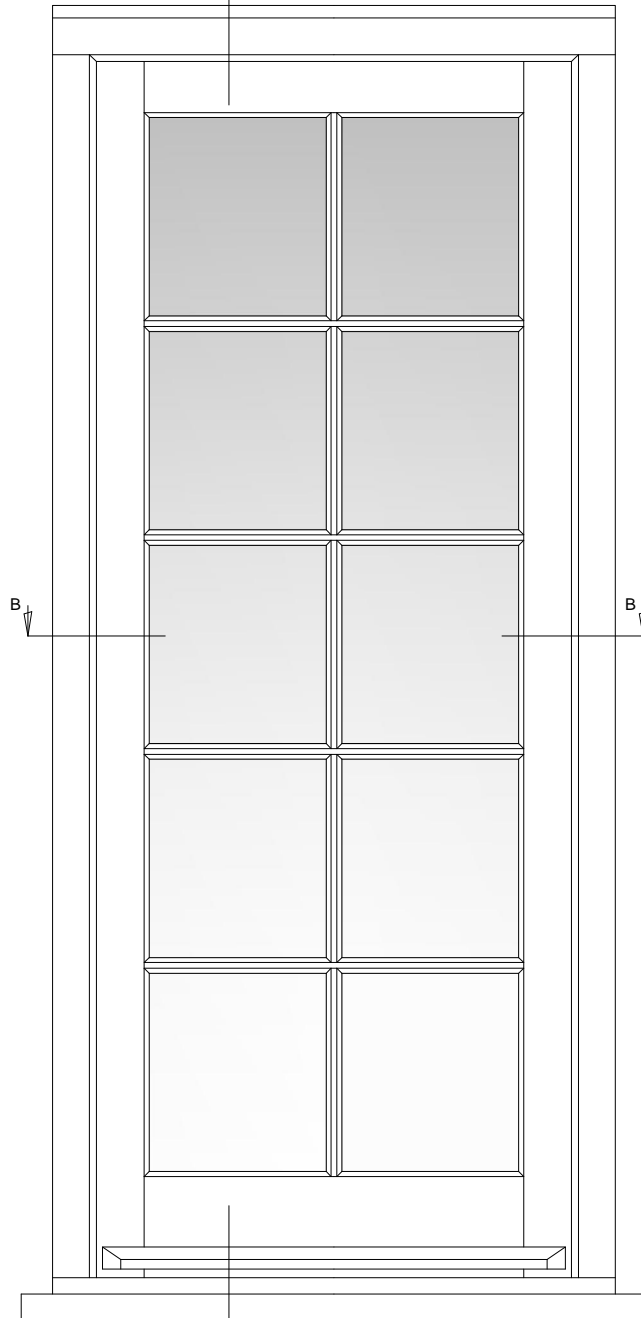

RevNo	Revision note	Date
01	Drawing issued	.

A

SECTION B-B

SECTION A-A

A

TRADITIONAL DOOR (AS VIEWED FROM OUTSIDE)

Project	
Title ENTRANCE DOOR 018 PANELLED	
Client	
Date	Scale DO NOT SCALE
 Fyntons , Period Homes Supplies Centre Station Road, Nr Pampisford Cambridgeshire CB22 3HB Telephone 01223 837106 fyntons.co.uk	
Drawing No.	ED-P005