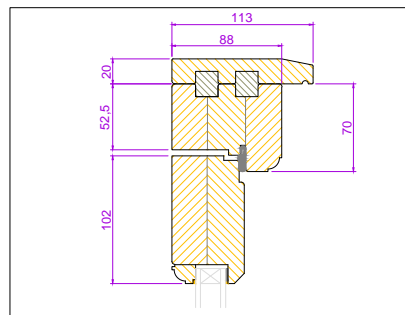

RevNo	Revision note	Date
01	Drawing issued	.

A

SECTION B-B

SECTION A-A

A

TRADITIONAL DOOR (AS VIEWED FROM OUTSIDE)

Project	
Title ENTRANCE DOOR 018 PANELLED	
Client	
Date	Scale DO NOT SCALE
 Fyntons , Period Homes Supplies Centre Station Road, Nr Pampisford Cambridgeshire CB22 3HB Telephone 01223 837106 fyntons.co.uk	
Drawing No.	ED-P005