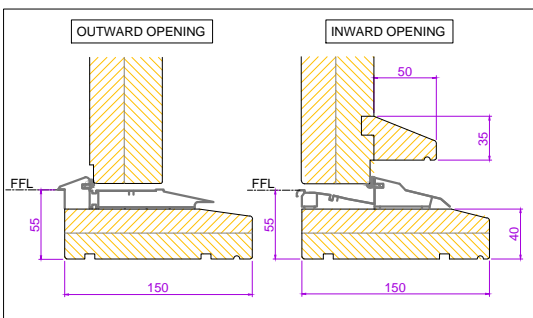

RevNo	Revision note	Date
01	Drawing issued	.

A

SECTION B-B

SECTION A-A

A

TRADITIONAL DOOR (AS VIEWED FROM OUTSIDE)

Project	
Title ENTRANCE DOOR 018 PANELLED	
Client	
Date	Scale DO NOT SCALE
 Fyntons , Period Homes Supplies Centre Station Road, Nr Pampisford Cambridgeshire CB22 3HB Telephone 01223 837106 fyntons.co.uk	
Drawing No.	ED-P005