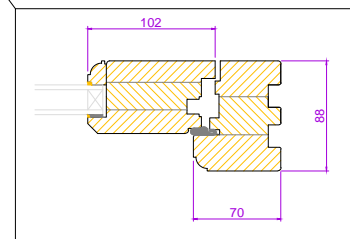

RevNo	Revision note	Date
01	Drawing issued	.

A

SECTION B-B

SECTION A-A

A

TRADITIONAL DOOR (AS VIEWED FROM OUTSIDE)

Project	
Title ENTRANCE DOOR 018 PANELLED	
Client	
Date	Scale DO NOT SCALE
 Fyntons , Period Homes Supplies Centre Station Road, Nr Pampisford Cambridgeshire CB22 3HB Telephone 01223 837106 fyntons.co.uk	
Drawing No.	ED-P005