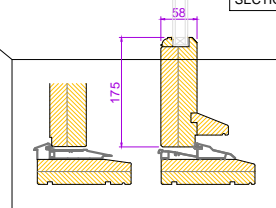

RevNo	Revision note	Date
01	Drawing issued	.

A

SECTION B-B

SECTION A-A

A

TRADITIONAL DOOR (AS VIEWED FROM OUTSIDE)

Project	
Title ENTRANCE DOOR 018 PANELLED	
Client	
Date	Scale DO NOT SCALE
 Fyntons , Period Homes Supplies Centre Station Road, Nr Pampisford Cambridgeshire CB22 3HB Telephone 01223 837106 fyntons.co.uk	
Drawing No.	ED-P005