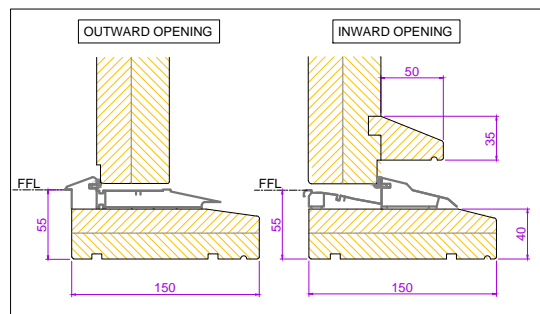

RevNo	Revision note	Date
01	Drawing issued	.

TRADITIONAL DOOR (AS VIEWED FROM OUTSIDE)

Project	
Title ENTRANCE DOOR 018 PANELLED	
Client	
Date	Scale DO NOT SCALE
	
Fyntons , Period Homes Supplies Centre Station Road, Nr Pampisford Cambridgeshire CB22 3HB Telephone 01223 837106 fyntons.co.uk	
Drawing No.	ED-P006