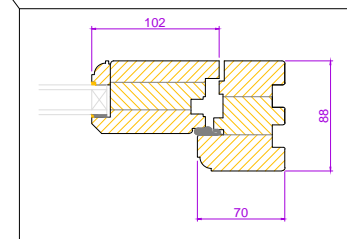

RevNo	Revision note	Date
01	Drawing issued	.

TRADITIONAL DOOR (AS VIEWED FROM OUTSIDE)

Project	
Title ENTRANCE DOOR 018 PANELLED	
Client	
Date	Scale DO NOT SCALE
	
Fyntons , Period Homes Supplies Centre Station Road, Nr Pampisford Cambridgeshire CB22 3HB Telephone 01223 837106 fyntons.co.uk	
Drawing No.	ED-P006