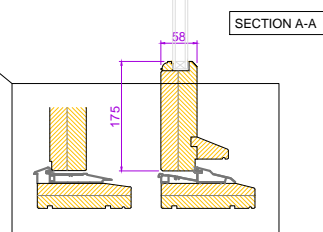

RevNo	Revision note	Date
01	Drawing issued	.

TRADITIONAL DOOR (AS VIEWED FROM OUTSIDE)

Project	
Title ENTRANCE DOOR 018 PANELLED	
Client	
Date	Scale DO NOT SCALE
	
Fyntons , Period Homes Supplies Centre Station Road, Nr Pampisford Cambridgeshire CB22 3HB Telephone 01223 837106 fyntons.co.uk	
Drawing No.	ED-P006