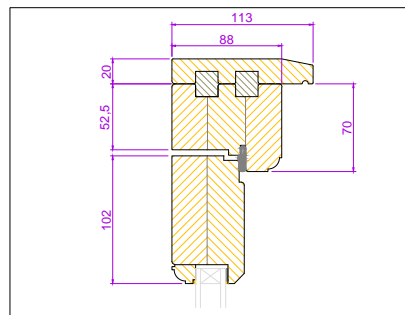

RevNo	Revision note	Date
01	Drawing issued	.

TRADITIONAL DOOR (AS VIEWED FROM OUTSIDE)

Project	
Title ENTRANCE DOOR 018 PANELLED	
Client	
Date	Scale DO NOT SCALE
	
Fyntons , Period Homes Supplies Centre Station Road, Nr Pampisford Cambridgeshire CB22 3HB Telephone 01223 837106 fyntons.co.uk	
Drawing No.	ED-P006