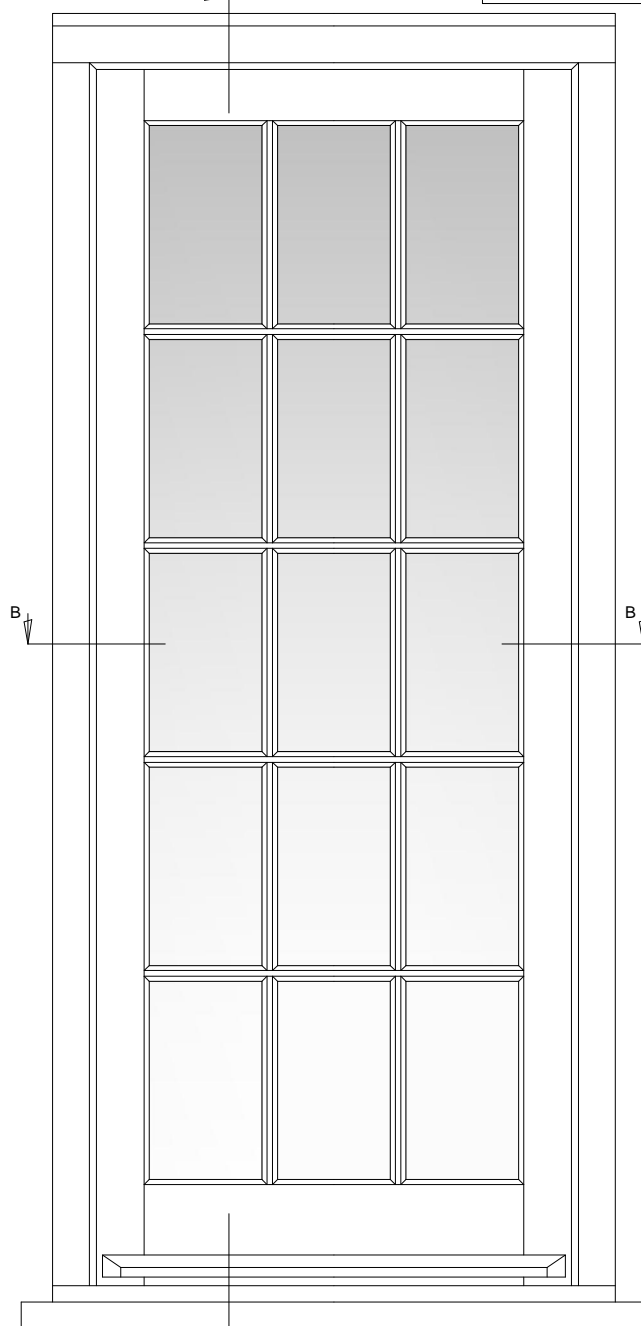

RevNo	Revision note	Date
01	Drawing issued	.

TRADITIONAL DOOR (AS VIEWED FROM OUTSIDE)

Project	
Title ENTRANCE DOOR 018 PANELLED	
Client	
Date	Scale DO NOT SCALE
	
Fyntons , Period Homes Supplies Centre Station Road, Nr Pampisford Cambridgeshire CB22 3HB Telephone 01223 837106 fyntons.co.uk	
Drawing No.	ED-P006