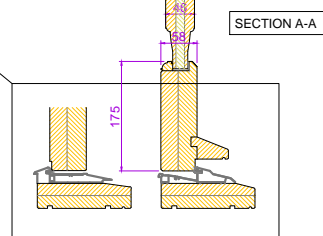

RevNo	Revision note	Date
01	Drawing issued	.

Project		
Title	ENTRANCE DOOR 018 PANELLED	
Client		
Date	...	Scale DO NOT SCALE
		
Fyntons , Period Homes Supplies Centre Station Road, Nr Pampisford Cambridgeshire CB22 3HB Telephone 01223 837106 fyntons.co.uk		
Drawing No.	ED-P007	