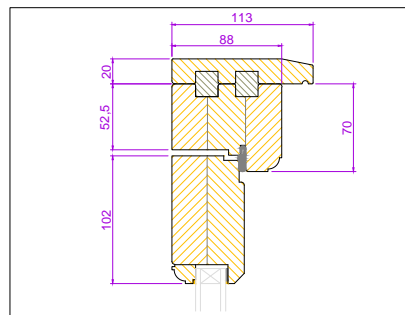

RevNo	Revision note	Date
01	Drawing issued	.

Project		
Title	ENTRANCE DOOR 018 PANELLED	
Client		
Date	...	Scale DO NOT SCALE
		
Fyntons , Period Homes Supplies Centre Station Road, Nr Pampisford Cambridgeshire CB22 3HB Telephone 01223 837106 fyntons.co.uk		
Drawing No.	ED-P007	