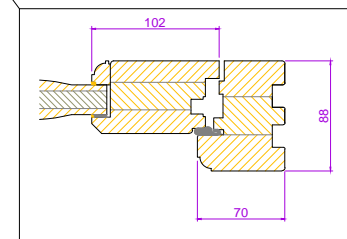

RevNo	Revision note	Date
01	Drawing issued	.

Project		
Title	ENTRANCE DOOR 018 PANELLED	
Client		
Date	...	Scale DO NOT SCALE
		
Fyntons , Period Homes Supplies Centre Station Road, Nr Pampisford Cambridgeshire CB22 3HB Telephone 01223 837106 fyntons.co.uk		
Drawing No.	ED-P007	