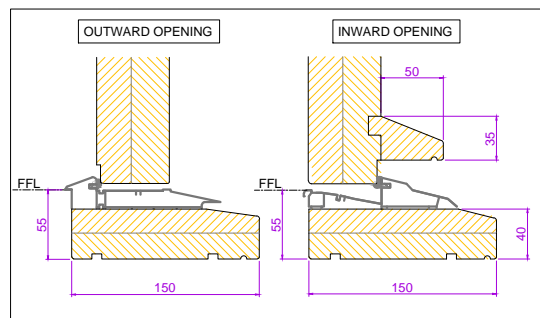

RevNo	Revision note	Date
01	Drawing issued	.

Project		
Title	ENTRANCE DOOR 018 PANELLED	
Client		
Date	...	Scale DO NOT SCALE
		
Fyntons , Period Homes Supplies Centre Station Road, Nr Pampisford Cambridgeshire CB22 3HB Telephone 01223 837106 fyntons.co.uk		
Drawing No.	ED-P007	