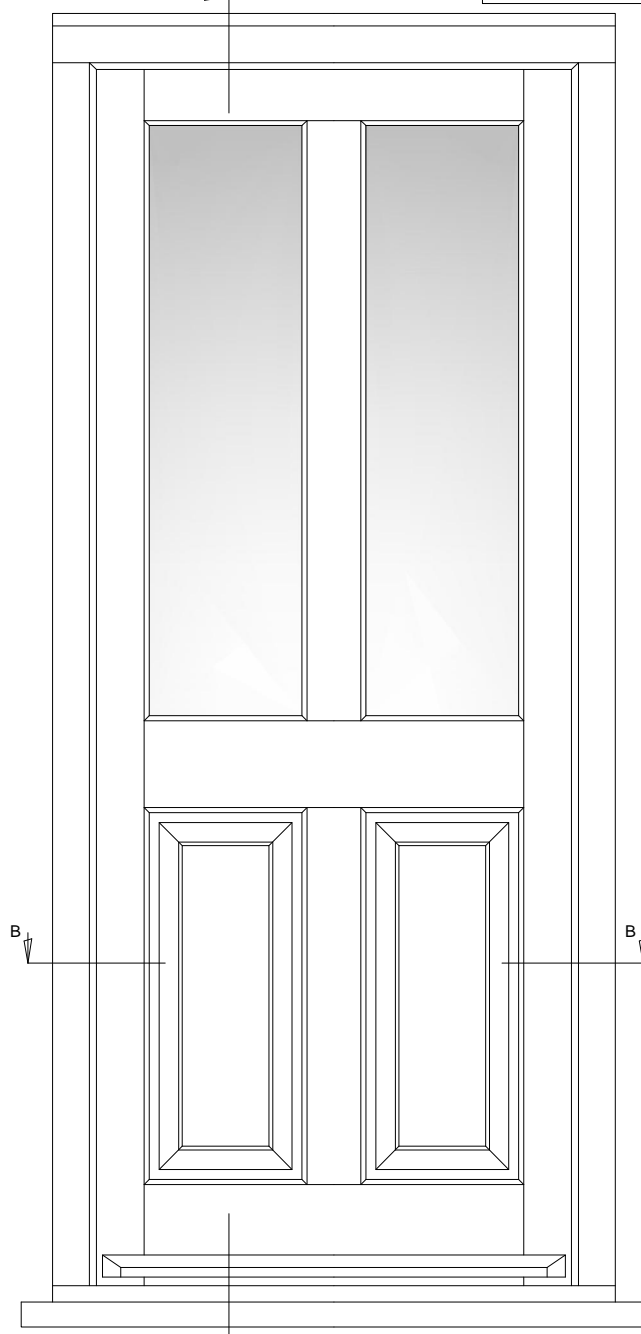

RevNo	Revision note	Date
01	Drawing issued	.

TRADITIONAL DOOR (AS VIEWED FROM OUTSIDE)

Project		
Title	ENTRANCE DOOR 018 PANELLED	
Client		
Date	...	Scale DO NOT SCALE
		
Fyntons , Period Homes Supplies Centre Station Road, Nr Pampisford Cambridgeshire CB22 3HB Telephone 01223 837106 fyntons.co.uk		
Drawing No.	ED-P008	