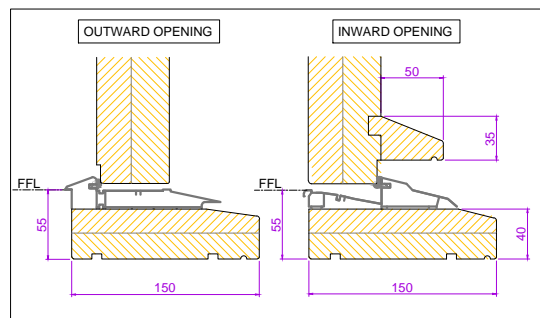

RevNo	Revision note	Date
01	Drawing issued	.

TRADITIONAL DOOR (AS VIEWED FROM OUTSIDE)

Project		
Title	ENTRANCE DOOR 018 PANELLED	
Client		
Date	...	Scale DO NOT SCALE
		
Fyntons , Period Homes Supplies Centre Station Road, Nr Pampisford Cambridgeshire CB22 3HB Telephone 01223 837106 fyntons.co.uk		
Drawing No.	ED-P008	