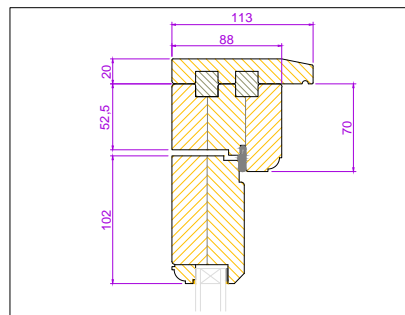

RevNo	Revision note	Date
01	Drawing issued	.

TRADITIONAL DOOR (AS VIEWED FROM OUTSIDE)

Project		
Title	ENTRANCE DOOR 018 PANELLED	
Client		
Date	...	Scale DO NOT SCALE
		
Fyntons , Period Homes Supplies Centre Station Road, Nr Pampisford Cambridgeshire CB22 3HB Telephone 01223 837106 fyntons.co.uk		
Drawing No.	ED-P008	