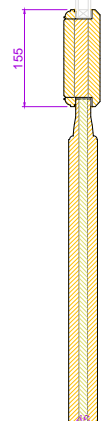

RevNo	Revision note	Date
01	Drawing issued	.

TRADITIONAL DOOR (AS VIEWED FROM OUTSIDE)

Project		
Title	ENTRANCE DOOR 018 PANELLED	
Client		
Date	...	Scale DO NOT SCALE
		
Fyntons , Period Homes Supplies Centre Station Road, Nr Pampisford Cambridgeshire CB22 3HB Telephone 01223 837106 fyntons.co.uk		
Drawing No.	ED-P008	