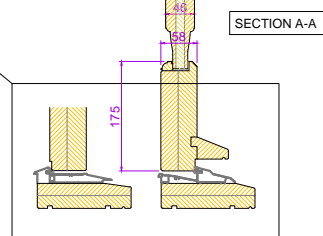

RevNo	Revision note	Date
01	Drawing issued	.

TRADITIONAL DOOR (AS VIEWED FROM OUTSIDE)

Project		
Title	ENTRANCE DOOR 018 PANELLED	
Client		
Date	...	Scale DO NOT SCALE
		
Fyntons , Period Homes Supplies Centre Station Road, Nr Pampisford Cambridgeshire CB22 3HB Telephone 01223 837106 fyntons.co.uk		
Drawing No.	ED-P008	