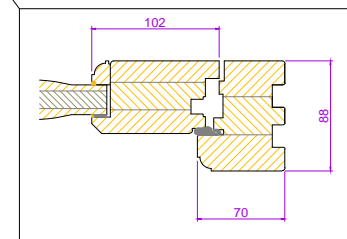

RevNo	Revision note	Date
01	Drawing issued	.

TRADITIONAL DOOR (AS VIEWED FROM OUTSIDE)

Project		
Title	ENTRANCE DOOR 018 PANELLED	
Client		
Date	...	Scale DO NOT SCALE
		
Fyntons , Period Homes Supplies Centre Station Road, Nr Pampisford Cambridgeshire CB22 3HB Telephone 01223 837106 fyntons.co.uk		
Drawing No.	ED-P008	