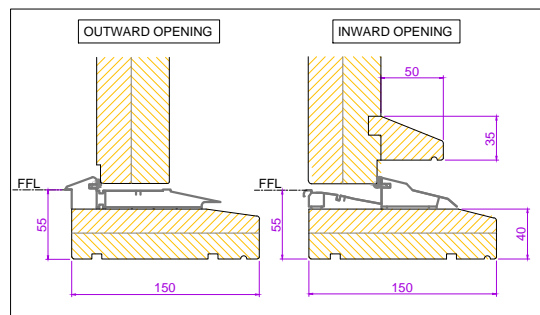

RevNo	Revision note	Date
01	Drawing issued	.

TRADITIONAL DOOR (AS VIEWED FROM OUTSIDE)

Project	
Title ENTRANCE DOOR 018 PANELLED	
Client	
Date	Scale DO NOT SCALE
	
Fyntons , Period Homes Supplies Centre Station Road, Nr Pampisford Cambridgeshire CB22 3HB Telephone 01223 837106 fyntons.co.uk	
Drawing No.	ED-P009