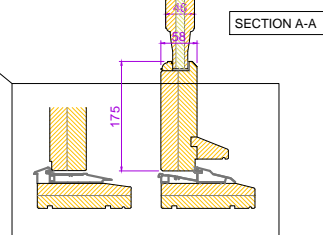

RevNo	Revision note	Date
01	Drawing issued	.

TRADITIONAL DOOR (AS VIEWED FROM OUTSIDE)

Project	
Title ENTRANCE DOOR 018 PANELLED	
Client	
Date	Scale DO NOT SCALE
	
Fyntons , Period Homes Supplies Centre Station Road, Nr Pampisford Cambridgeshire CB22 3HB Telephone 01223 837106 fyntons.co.uk	
Drawing No.	ED-P009