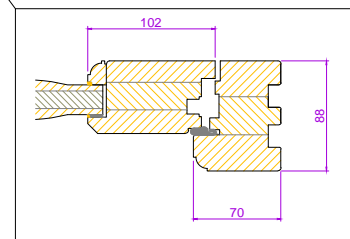

RevNo	Revision note	Date
01	Drawing issued	.

TRADITIONAL DOOR (AS VIEWED FROM OUTSIDE)

Project	
Title ENTRANCE DOOR 018 PANELLED	
Client	
Date	Scale DO NOT SCALE
	
Fyntons , Period Homes Supplies Centre Station Road, Nr Pampisford Cambridgeshire CB22 3HB Telephone 01223 837106 fyntons.co.uk	
Drawing No.	ED-P009