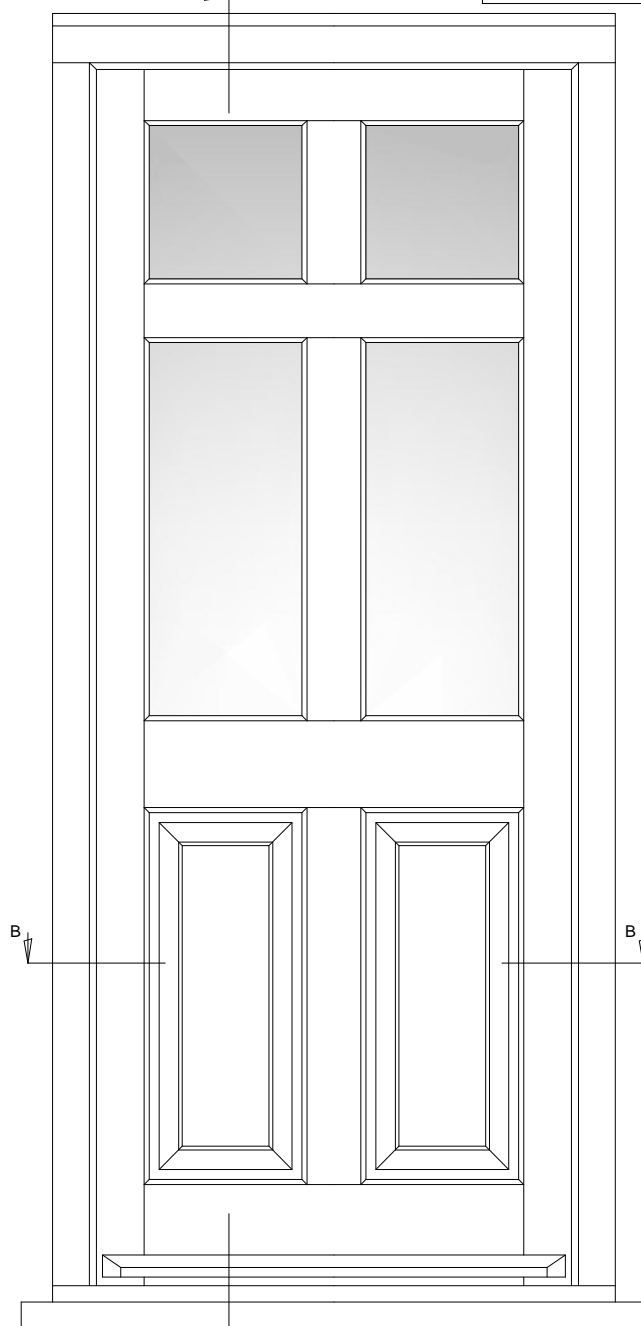

RevNo	Revision note	Date
01	Drawing issued	.

TRADITIONAL DOOR (AS VIEWED FROM OUTSIDE)

Project	
Title ENTRANCE DOOR 018 PANELLED	
Client	
Date	Scale DO NOT SCALE
	
Fyntons , Period Homes Supplies Centre Station Road, Nr Pampisford Cambridgeshire CB22 3HB Telephone 01223 837106 fyntons.co.uk	
Drawing No.	ED-P009