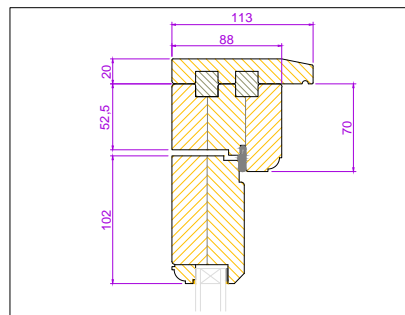

RevNo	Revision note	Date
01	Drawing issued	.

TRADITIONAL DOOR (AS VIEWED FROM OUTSIDE)

Project	
Title ENTRANCE DOOR 018 PANELLED	
Client	
Date	Scale DO NOT SCALE
	
Fyntons , Period Homes Supplies Centre Station Road, Nr Pampisford Cambridgeshire CB22 3HB Telephone 01223 837106 fyntons.co.uk	
Drawing No.	ED-P009