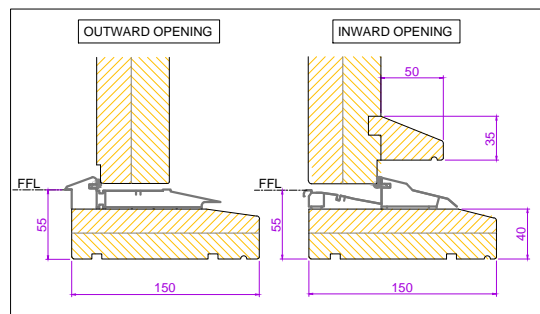

RevNo	Revision note	Date
01	Drawing issued	.

SECTION A-A

TRADITIONAL DOOR (AS VIEWED FROM OUTSIDE)

Project		
Title	ENTRANCE DOOR 018 PANELLED	
Client		
Date	Scale	DO NOT SCALE
		
Fyntons , Period Homes Supplies Centre Station Road, Nr Pampisford Cambridgeshire CB22 3HB Telephone 01223 837106 fyntons.co.uk		
Drawing No.	ED-P011	