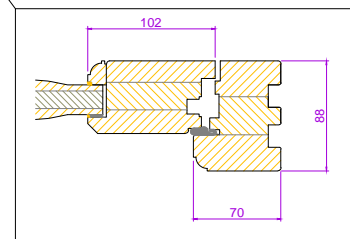

RevNo	Revision note	Date
01	Drawing issued	.

SECTION A-A

TRADITIONAL DOOR (AS VIEWED FROM OUTSIDE)

Project		
Title	ENTRANCE DOOR 018 PANELLED	
Client		
Date	Scale	DO NOT SCALE
		
Fyntons , Period Homes Supplies Centre Station Road, Nr Pampisford Cambridgeshire CB22 3HB Telephone 01223 837106 fyntons.co.uk		
Drawing No.	ED-P011	