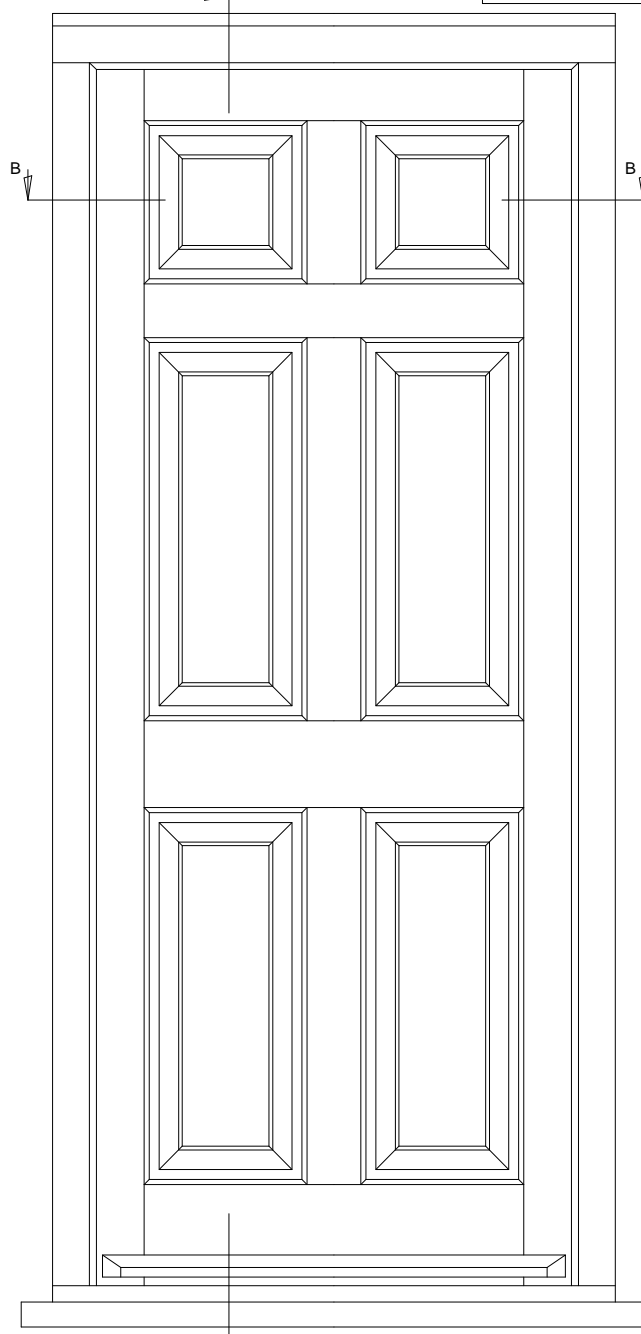

RevNo	Revision note	Date
01	Drawing issued	.

SECTION A-A

TRADITIONAL DOOR (AS VIEWED FROM OUTSIDE)

Project		
Title	ENTRANCE DOOR 018 PANELLED	
Client		
Date	Scale	DO NOT SCALE
		
Fyntons , Period Homes Supplies Centre Station Road, Nr Pampisford Cambridgeshire CB22 3HB Telephone 01223 837106 fyntons.co.uk		
Drawing No.	ED-P011	