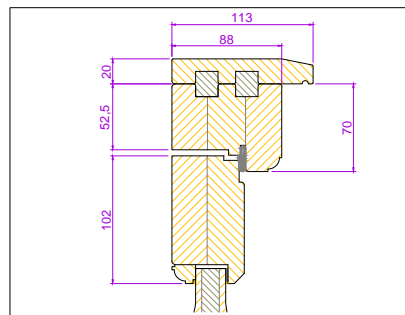

RevNo	Revision note	Date
01	Drawing issued	.

SECTION A-A

TRADITIONAL DOOR (AS VIEWED FROM OUTSIDE)

Project		
Title	ENTRANCE DOOR 018 PANELLED	
Client		
Date	Scale	DO NOT SCALE
		
Fyntons , Period Homes Supplies Centre Station Road, Nr Pampisford Cambridgeshire CB22 3HB Telephone 01223 837106 fyntons.co.uk		
Drawing No.	ED-P011	