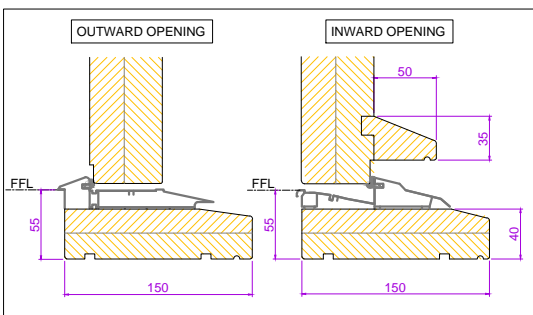

RevNo	Revision note	Date
01	Drawing issued	.

Project		
Title	ENTRANCE DOOR 018 PANELLED	
Client		
Date	...	Scale DO NOT SCALE
		
Fyntons , Period Homes Supplies Centre Station Road, Nr Pampisford Cambridgeshire CB22 3HB Telephone 01223 837106 fyntons.co.uk		
Drawing No.	ED-P012	

TRADITIONAL DOOR (AS VIEWED FROM OUTSIDE)