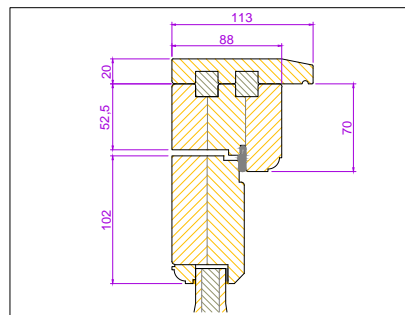

RevNo	Revision note	Date
01	Drawing issued	.

Project		
Title	ENTRANCE DOOR 018 PANELLED	
Client		
Date	...	Scale DO NOT SCALE
		
Fyntons , Period Homes Supplies Centre Station Road, Nr Pampisford Cambridgeshire CB22 3HB Telephone 01223 837106 fyntons.co.uk		
Drawing No.	ED-P012	

TRADITIONAL DOOR (AS VIEWED FROM OUTSIDE)