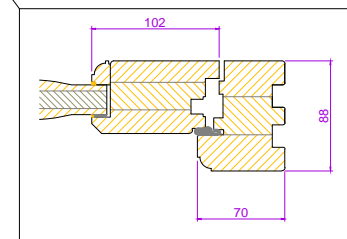

RevNo	Revision note	Date
01	Drawing issued	.

Project		
Title	ENTRANCE DOOR 018 PANELLED	
Client		
Date	...	Scale DO NOT SCALE
		
Fyntons , Period Homes Supplies Centre Station Road, Nr Pampisford Cambridgeshire CB22 3HB Telephone 01223 837106 fyntons.co.uk		
Drawing No.	ED-P012	

TRADITIONAL DOOR (AS VIEWED FROM OUTSIDE)