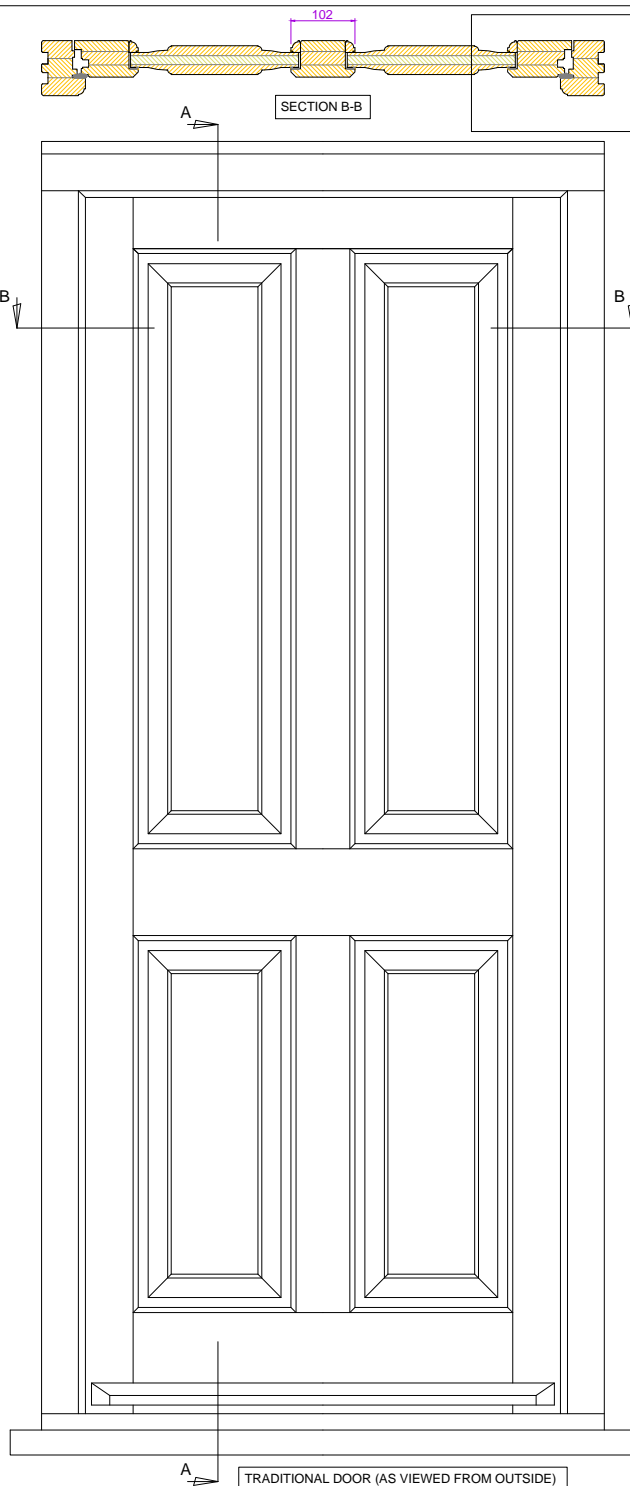

RevNo	Revision note	Date
01	Drawing issued	.

Project		
Title	ENTRANCE DOOR 018 PANELLED	
Client		
Date	...	Scale DO NOT SCALE
		
Fyntons , Period Homes Supplies Centre Station Road, Nr Pampisford Cambridgeshire CB22 3HB Telephone 01223 837106 fyntons.co.uk		
Drawing No.	ED-P012	

TRADITIONAL DOOR (AS VIEWED FROM OUTSIDE)