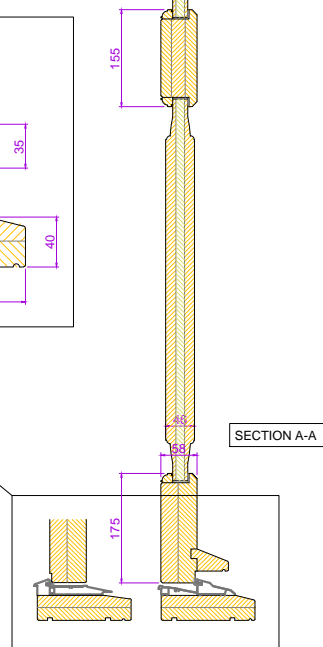

RevNo	Revision note	Date
01	Drawing issued	.

Project		
Title	ENTRANCE DOOR 018 PANELLED	
Client		
Date	...	Scale DO NOT SCALE
		
Fyntons , Period Homes Supplies Centre Station Road, Nr Pampisford Cambridgeshire CB22 3HB Telephone 01223 837106 fyntons.co.uk		
Drawing No.	ED-P012	

TRADITIONAL DOOR (AS VIEWED FROM OUTSIDE)