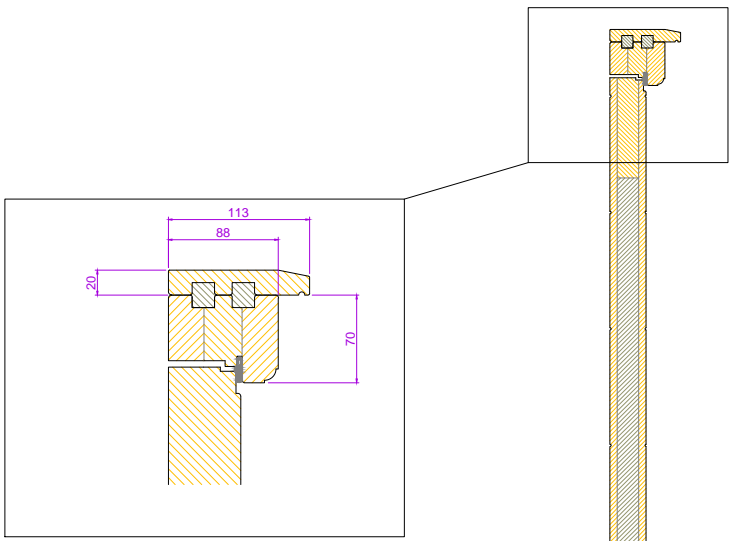

RevNo	Revision note	Date
01	Drawing issued	.

Project	
Title ENTRANCE DOOR 021 FLUSH CONTEMPRARY	
Client	
Date	Scale DO NOT SCALE
	
Fyntons , Period Homes Supplies Centre Station Road, Nr Pampisford Cambridgeshire CB22 3HB Telephone 01223 837106 fyntons.co.uk	
Drawing No.	ED-FC001

CONTEMPORARY DOOR (AS VIEWED FROM OUTSIDE)