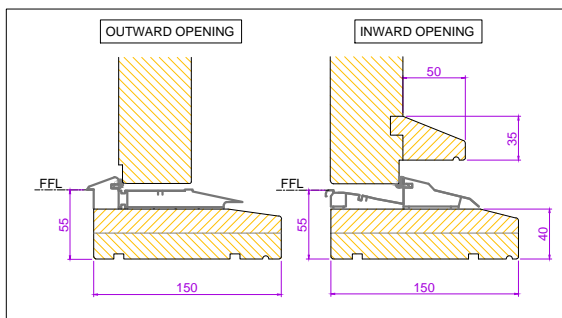

RevNo	Revision note	Date
01	Drawing issued	.

Project	
Title ENTRANCE DOOR 021 FLUSH CONTEMPRARY	
Client	
Date	Scale DO NOT SCALE
	
Fyntons , Period Homes Supplies Centre Station Road, Nr Pampisford Cambridgeshire CB22 3HB Telephone 01223 837106 fyntons.co.uk	
Drawing No.	ED-FC001

CONTEMPORARY DOOR (AS VIEWED FROM OUTSIDE)