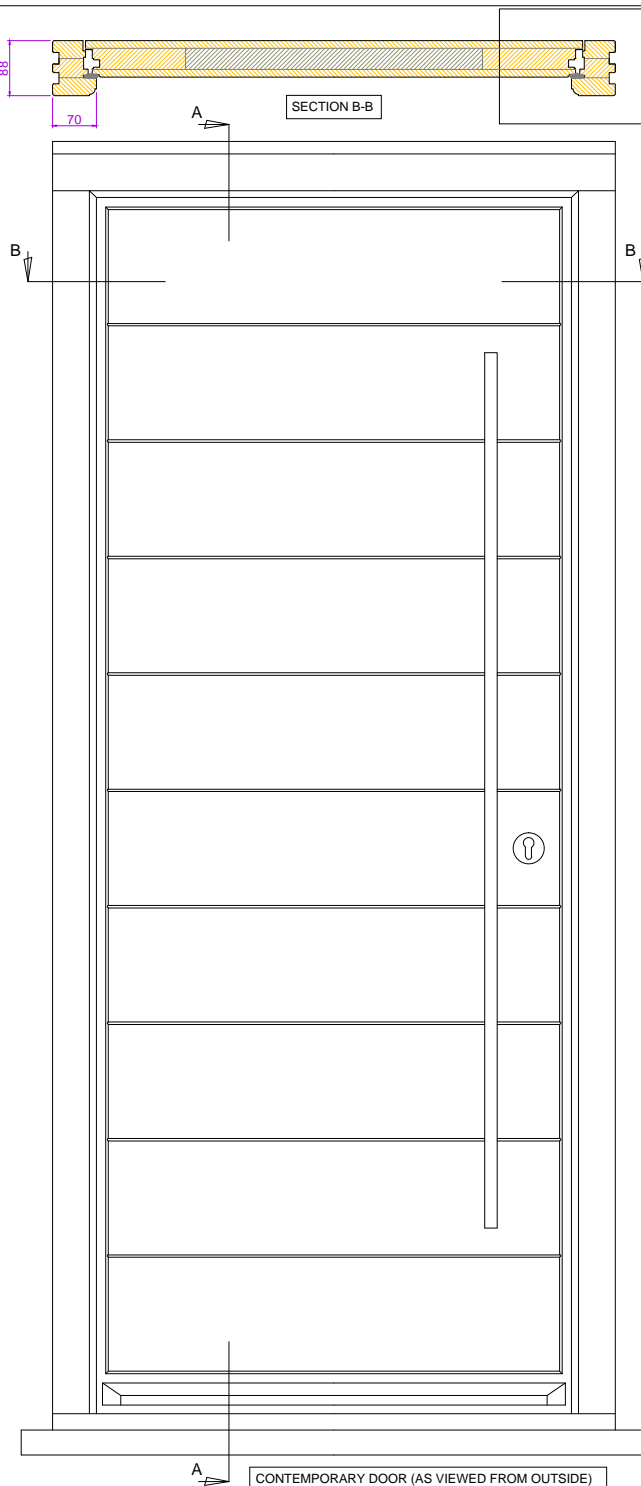

RevNo	Revision note	Date
01	Drawing issued	.

Project	
Title ENTRANCE DOOR 021 FLUSH CONTEMPRARY	
Client	
Date	Scale DO NOT SCALE
	
Fyntons , Period Homes Supplies Centre Station Road, Nr Pampisford Cambridgeshire CB22 3HB Telephone 01223 837106 fyntons.co.uk	
Drawing No.	ED-FC001

CONTEMPORARY DOOR (AS VIEWED FROM OUTSIDE)