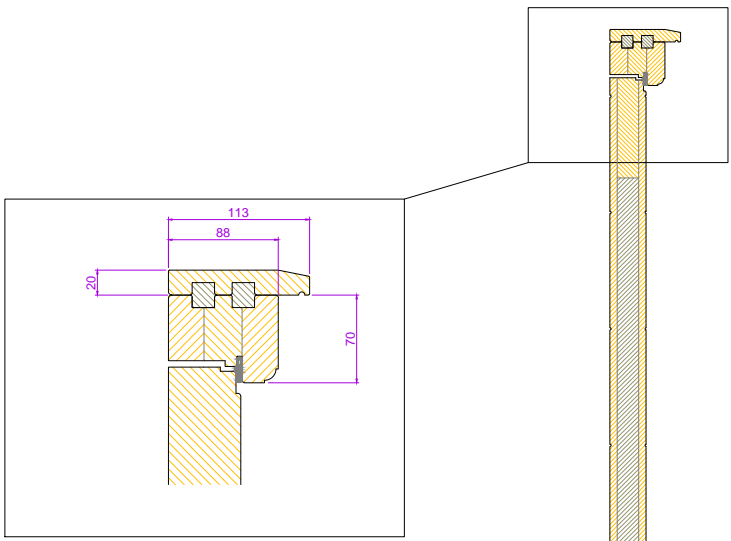

RevNo	Revision note	Date
01	Drawing issued	.

Project	
Title ENTRANCE DOOR 021 FLUSH CONTEMPRARY	
Client	
Date	Scale DO NOT SCALE
	
Fyntons , Period Homes Supplies Centre Station Road, Nr Pampisford Cambridgeshire CB22 3HB Telephone 01223 837106 fyntons.co.uk	
Drawing No.	ED-FC002

CONTEMPORARY DOOR (AS VIEWED FROM OUTSIDE)