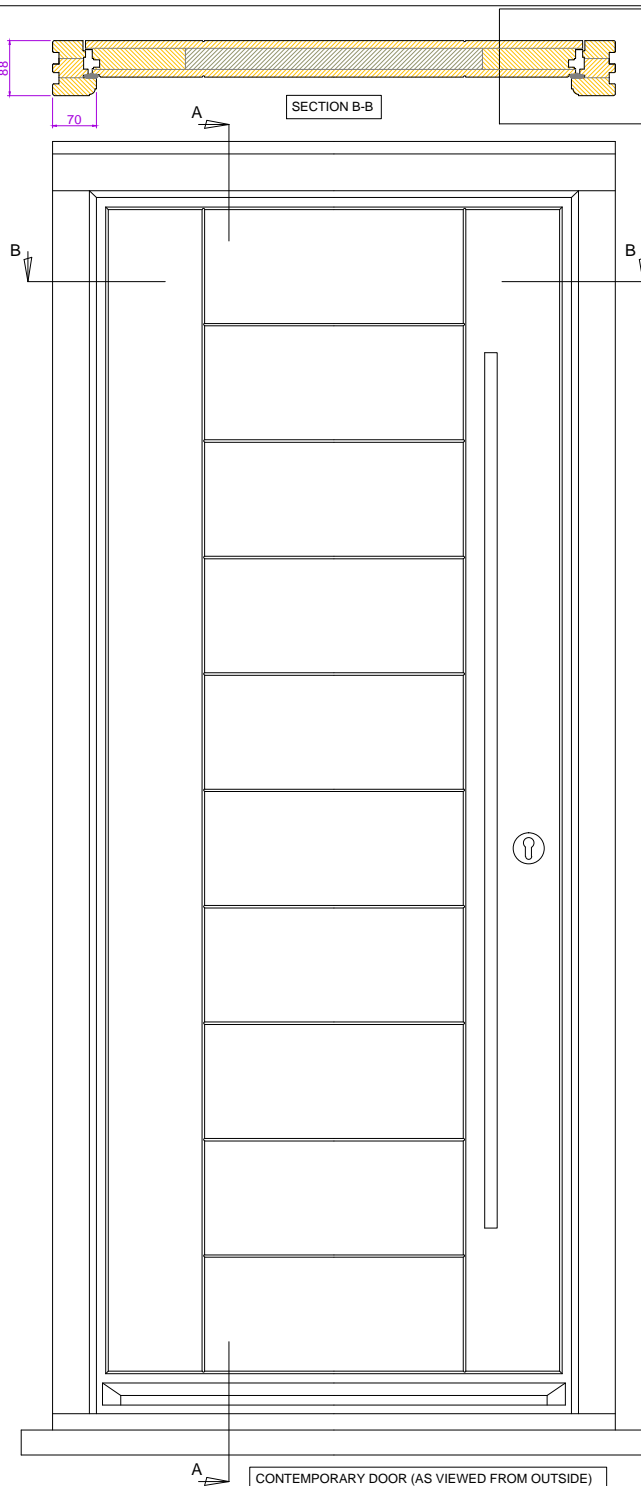

RevNo	Revision note	Date
01	Drawing issued	.

Project	
Title ENTRANCE DOOR 021 FLUSH CONTEMPRARY	
Client	
Date	Scale DO NOT SCALE
	
Fyntons , Period Homes Supplies Centre Station Road, Nr Pampisford Cambridgeshire CB22 3HB Telephone 01223 837106 fyntons.co.uk	
Drawing No.	ED-FC002

CONTEMPORARY DOOR (AS VIEWED FROM OUTSIDE)