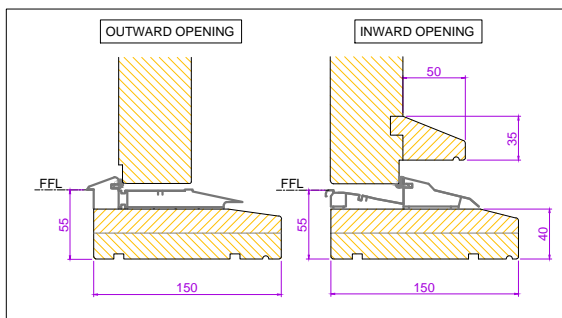

RevNo	Revision note	Date
01	Drawing issued	.

Project	
Title ENTRANCE DOOR 021 FLUSH CONTEMPRARY	
Client	
Date	Scale DO NOT SCALE
	
Fyntons , Period Homes Supplies Centre Station Road, Nr Pampisford Cambridgeshire CB22 3HB Telephone 01223 837106 fyntons.co.uk	
Drawing No.	ED-FC002

CONTEMPORARY DOOR (AS VIEWED FROM OUTSIDE)