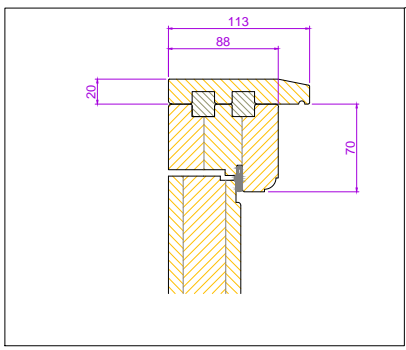

RevNo	Revision note	Date
01	Drawing issued	.

CONTEMPORARY DOOR (AS VIEWED FROM OUTSIDE)

SECTION A-A

Project	
Title ENTRANCE DOOR 021 FLUSH CONTEMPORARY	
Client	
Date	Scale DO NOT SCALE
	
Fyntons , Period Homes Supplies Centre Station Road, Nr Pampisford Cambridgeshire CB22 3HB Telephone 01223 837106 fyntons.co.uk	
Drawing No.	ED-FC007