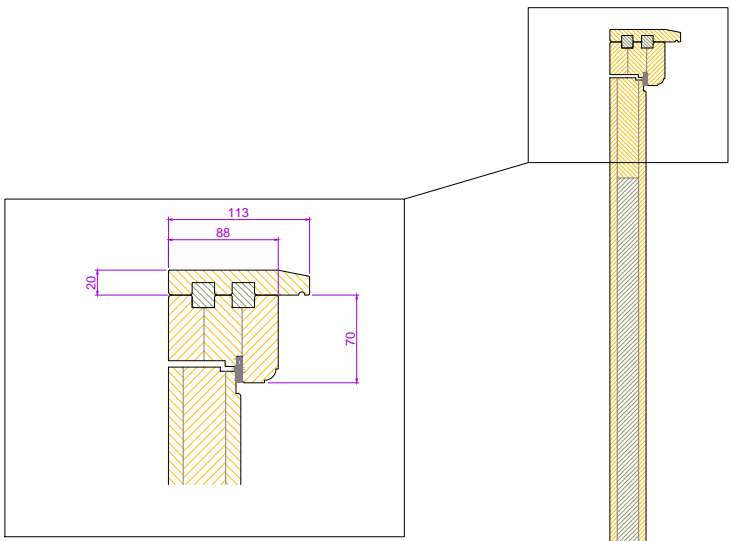

RevNo	Revision note	Date
01	Drawing issued	.

CONTEMPORARY DOOR (AS VIEWED FROM OUTSIDE)

SECTION A-A

Project	
Title ENTRANCE DOOR 021 FLUSH CONTEMPORARY	
Client	
Date	Scale DO NOT SCALE
	
Fyntons , Period Homes Supplies Centre Station Road, Nr Pampisford Cambridgeshire CB22 3HB Telephone 01223 837106 fyntons.co.uk	
Drawing No.	ED-FC007