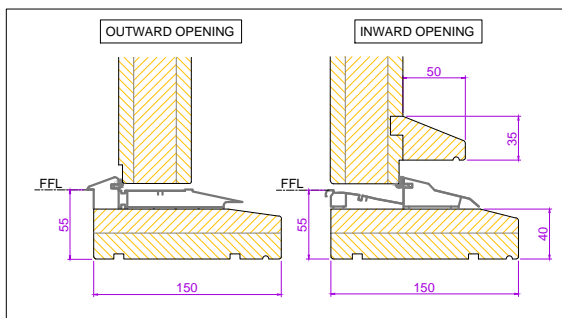

RevNo	Revision note	Date
01	Drawing issued	.

CONTEMPORARY DOOR (AS VIEWED FROM OUTSIDE)

SECTION A-A

Project	
Title ENTRANCE DOOR 021 FLUSH CONTEMPORARY	
Client	
Date	Scale DO NOT SCALE
	
Fyntons , Period Homes Supplies Centre Station Road, Nr Pampisford Cambridgeshire CB22 3HB Telephone 01223 837106 fyntons.co.uk	
Drawing No.	ED-FC007