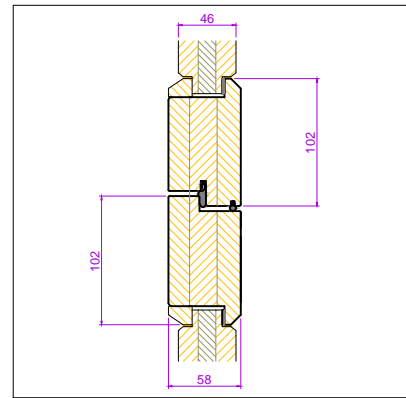

RevNo	Revision note	Date
01	Drawing issued	.

STABLE DOOR (AS VIEWED FROM OUTSIDE)

Project	
Title ENTRANCE DOORS 022 STABLE DOORS	
Client	
Date	Scale DO NOT SCALE
	
Fyntons , Period Homes Supplies Centre Station Road, Nr Pampisford Cambridgeshire CB22 3HB Telephone 01223 837106 fyntons.co.uk	
Drawing No.	ED-S001