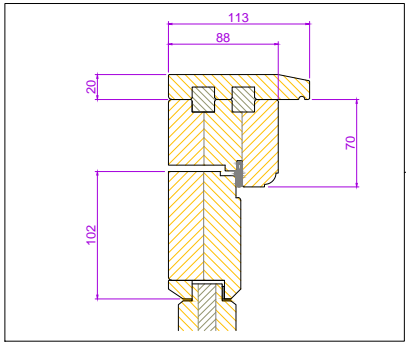

RevNo	Revision note	Date
01	Drawing issued	.

STABLE DOOR (AS VIEWED FROM OUTSIDE)

Project	
Title ENTRANCE DOORS 022 STABLE DOORS	
Client	
Date	Scale DO NOT SCALE
	
Fyntons , Period Homes Supplies Centre Station Road, Nr Pampisford Cambridgeshire CB22 3HB Telephone 01223 837106 fyntons.co.uk	
Drawing No.	ED-S001