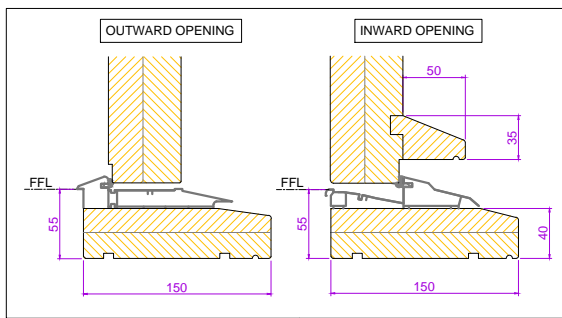

RevNo	Revision note	Date
01	Drawing issued	.

STABLE DOOR (AS VIEWED FROM OUTSIDE)

Project	
Title ENTRANCE DOORS 022 STABLE DOORS	
Client	
Date	Scale DO NOT SCALE
	
Fyntons , Period Homes Supplies Centre Station Road, Nr Pampisford Cambridgeshire CB22 3HB Telephone 01223 837106 fyntons.co.uk	
Drawing No.	ED-S001