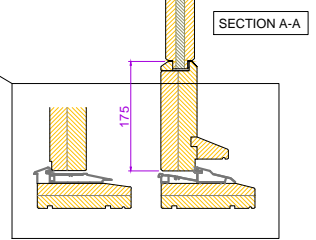

RevNo	Revision note	Date
01	Drawing issued	.

STABLE DOOR (AS VIEWED FROM OUTSIDE)

Project	
Title ENTRANCE DOORS 022 STABLE DOORS	
Client	
Date	Scale DO NOT SCALE
	
Fyntons , Period Homes Supplies Centre Station Road, Nr Pampisford Cambridgeshire CB22 3HB Telephone 01223 837106 fyntons.co.uk	
Drawing No.	ED-S001