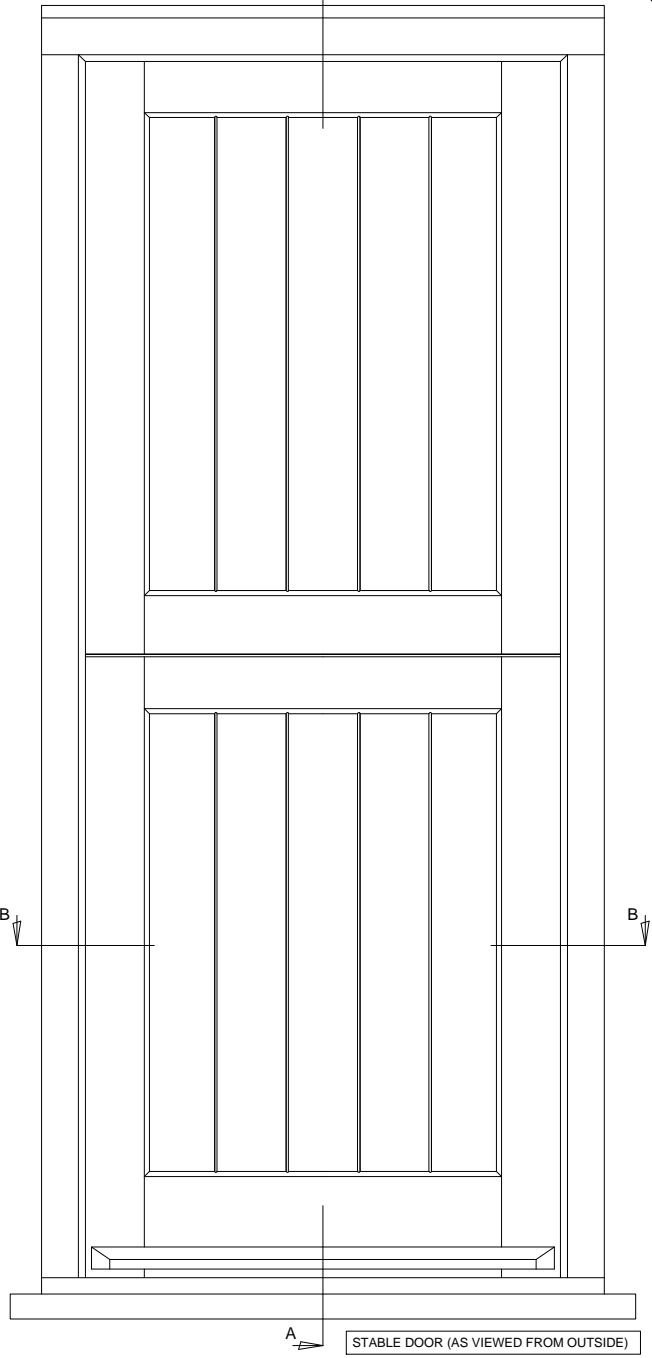

RevNo	Revision note	Date
01	Drawing issued	.

STABLE DOOR (AS VIEWED FROM OUTSIDE)

Project	
Title ENTRANCE DOORS 022 STABLE DOORS	
Client	
Date	Scale DO NOT SCALE
	
Fyntons , Period Homes Supplies Centre Station Road, Nr Pampisford Cambridgeshire CB22 3HB Telephone 01223 837106 fyntons.co.uk	
Drawing No.	ED-S001