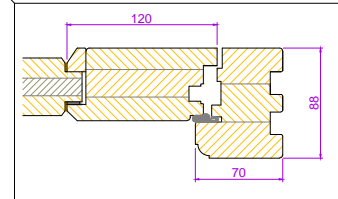

RevNo	Revision note	Date
01	Drawing issued	.

STABLE DOOR (AS VIEWED FROM OUTSIDE)

Project	
Title ENTRANCE DOORS 022 STABLE DOORS	
Client	
Date	Scale DO NOT SCALE
	
Fyntons , Period Homes Supplies Centre Station Road, Nr Pampisford Cambridgeshire CB22 3HB Telephone 01223 837106 fyntons.co.uk	
Drawing No.	ED-S001