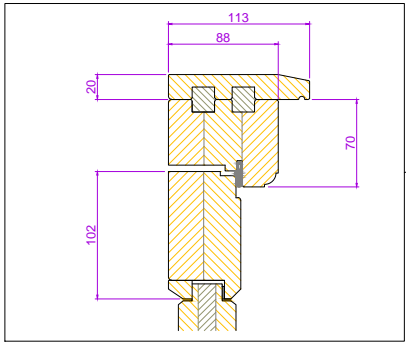

RevNo	Revision note	Date
01	Drawing issued	.

STABLE DOOR (AS VIEWED FROM OUTSIDE)

Project	
Title ENTRANCE DOORS 022 STABLE DOORS	
Client	
Date	Scale DO NOT SCALE
	
Fyntons , Period Homes Supplies Centre Station Road, Nr Pampisford Cambridgeshire CB22 3HB Telephone 01223 837106 fyntons.co.uk	
Drawing No.	ED-S002