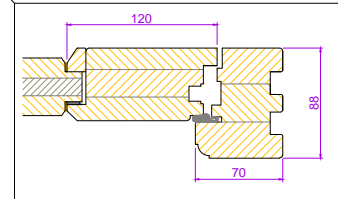

RevNo	Revision note	Date
01	Drawing issued	.

STABLE DOOR (AS VIEWED FROM OUTSIDE)

Project	
Title ENTRANCE DOORS 022 STABLE DOORS	
Client	
Date	Scale DO NOT SCALE
	
Fyntons , Period Homes Supplies Centre Station Road, Nr Pampisford Cambridgeshire CB22 3HB Telephone 01223 837106 fyntons.co.uk	
Drawing No.	ED-S002