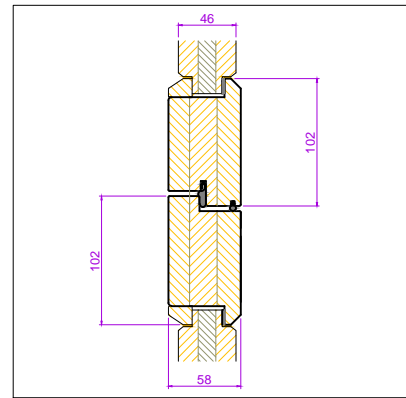

RevNo	Revision note	Date
01	Drawing issued	.

STABLE DOOR (AS VIEWED FROM OUTSIDE)

Project	
Title ENTRANCE DOORS 022 STABLE DOORS	
Client	
Date	Scale DO NOT SCALE
	
Fyntons , Period Homes Supplies Centre Station Road, Nr Pampisford Cambridgeshire CB22 3HB Telephone 01223 837106 fyntons.co.uk	
Drawing No.	ED-S002