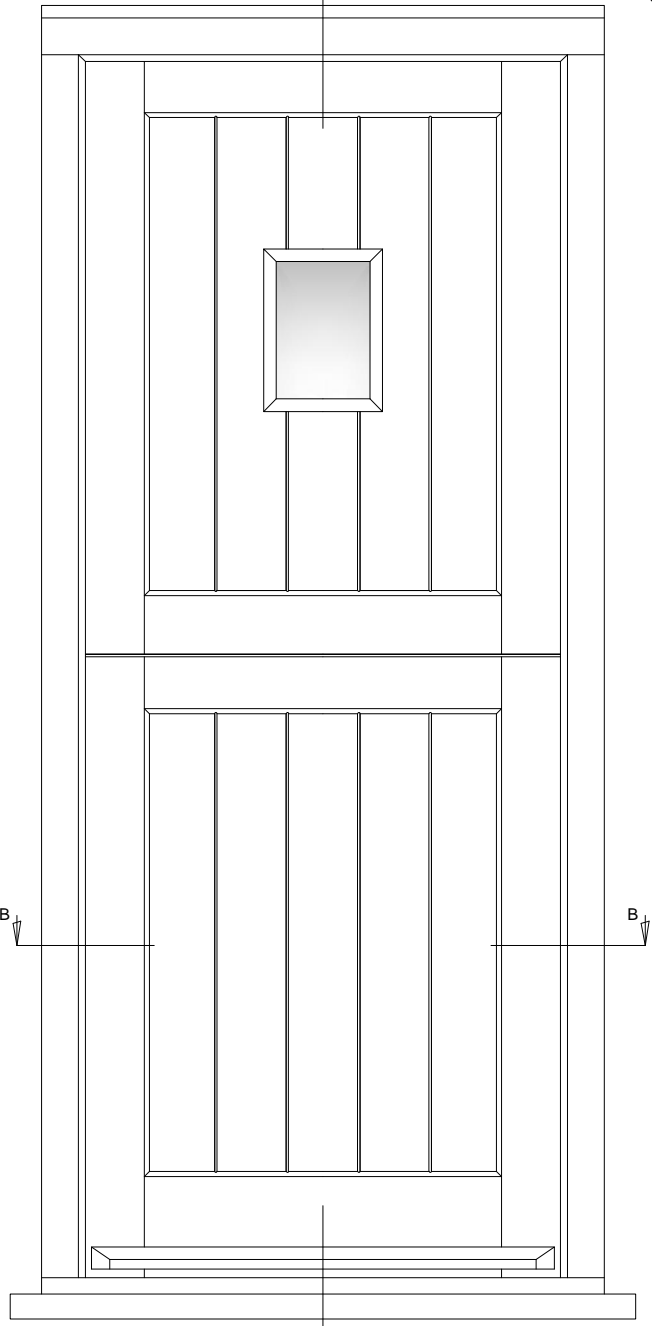

RevNo	Revision note	Date
01	Drawing issued	.

STABLE DOOR (AS VIEWED FROM OUTSIDE)

Project	
Title ENTRANCE DOORS 022 STABLE DOORS	
Client	
Date	Scale DO NOT SCALE
	
Fyntons , Period Homes Supplies Centre Station Road, Nr Pampisford Cambridgeshire CB22 3HB Telephone 01223 837106 fyntons.co.uk	
Drawing No.	ED-S002