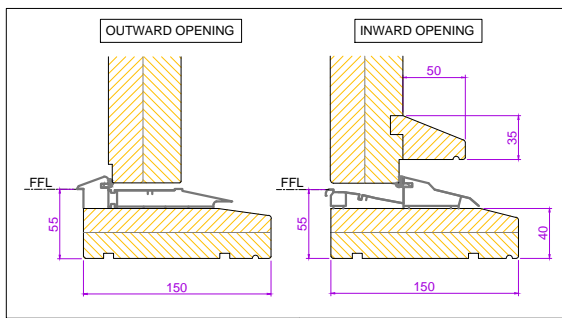

RevNo	Revision note	Date
01	Drawing issued	.

STABLE DOOR (AS VIEWED FROM OUTSIDE)

Project	
Title ENTRANCE DOORS 022 STABLE DOORS	
Client	
Date	Scale DO NOT SCALE
	
Fyntons , Period Homes Supplies Centre Station Road, Nr Pampisford Cambridgeshire CB22 3HB Telephone 01223 837106 fyntons.co.uk	
Drawing No.	ED-S002