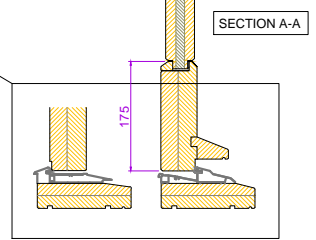

RevNo	Revision note	Date
01	Drawing issued	.

STABLE DOOR (AS VIEWED FROM OUTSIDE)

Project	
Title ENTRANCE DOORS 022 STABLE DOORS	
Client	
Date	Scale DO NOT SCALE
	
Fyntons , Period Homes Supplies Centre Station Road, Nr Pampisford Cambridgeshire CB22 3HB Telephone 01223 837106 fyntons.co.uk	
Drawing No.	ED-S002