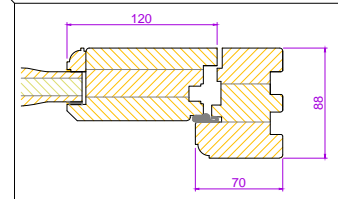

RevNo	Revision note	Date
01	Drawing issued	.

STABLE DOOR (AS VIEWED FROM OUTSIDE)

Project	
Title	ENTRANCE DOORS 022 STABLE DOORS
Client	
Date	Scale DO NOT SCALE
	
Fyntons , Period Homes Supplies Centre Station Road, Nr Pampisford Cambridgeshire CB22 3HB Telephone 01223 837106 fyntons.co.uk	
Drawing No.	ED-S004