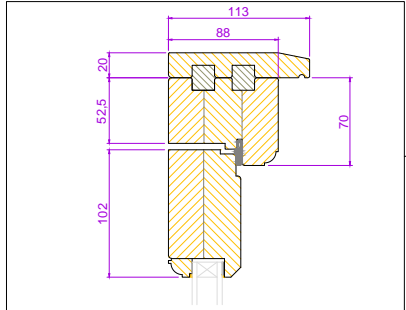

RevNo	Revision note	Date
01	Drawing issued	.

STABLE DOOR (AS VIEWED FROM OUTSIDE)

Project	
Title	ENTRANCE DOORS 022 STABLE DOORS
Client	
Date	Scale DO NOT SCALE
	
Fyntons , Period Homes Supplies Centre Station Road, Nr Pampisford Cambridgeshire CB22 3HB Telephone 01223 837106 fyntons.co.uk	
Drawing No.	ED-S004