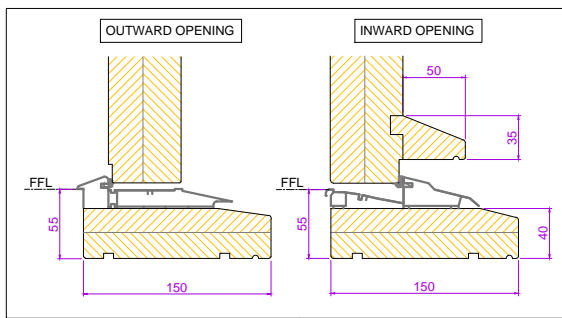

RevNo	Revision note	Date
01	Drawing issued	.

STABLE DOOR (AS VIEWED FROM OUTSIDE)

Project	
Title	ENTRANCE DOORS 022 STABLE DOORS
Client	
Date	Scale DO NOT SCALE
	
Fyntons , Period Homes Supplies Centre Station Road, Nr Pampisford Cambridgeshire CB22 3HB Telephone 01223 837106 fyntons.co.uk	
Drawing No.	ED-S004