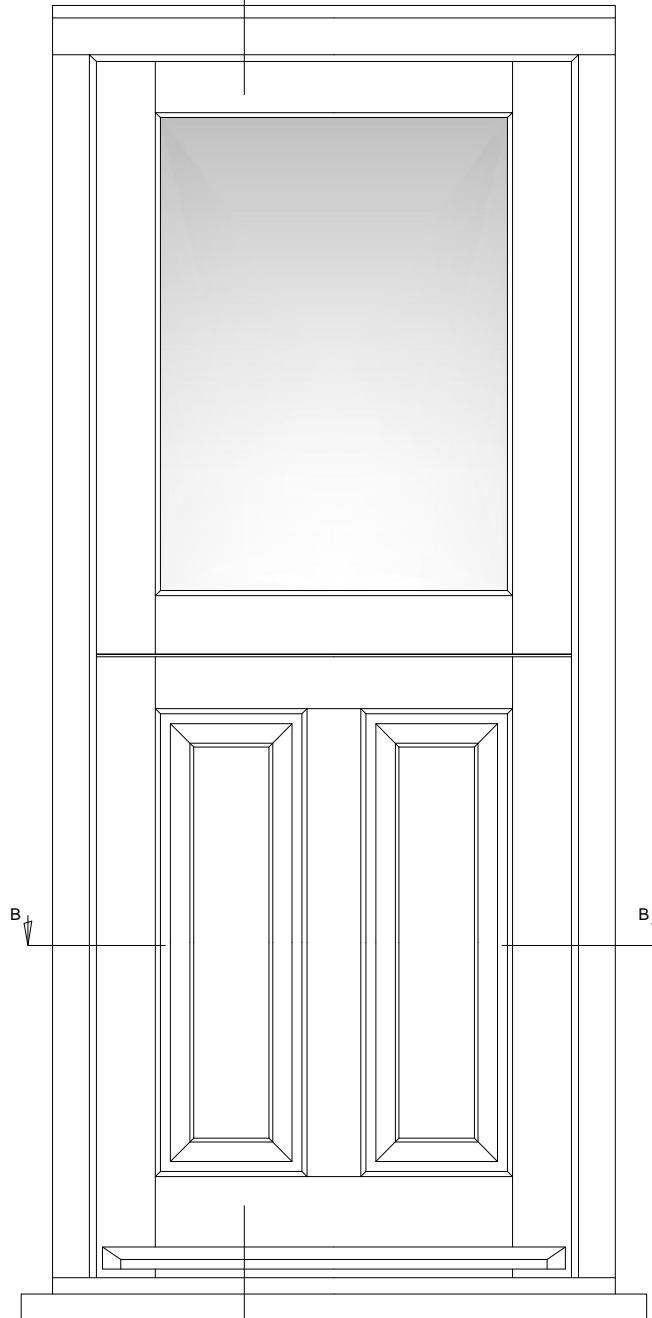

RevNo	Revision note	Date
01	Drawing issued	.

STABLE DOOR (AS VIEWED FROM OUTSIDE)

Project	
Title	ENTRANCE DOORS 022 STABLE DOORS
Client	
Date	Scale DO NOT SCALE
	
Fyntons , Period Homes Supplies Centre Station Road, Nr Pampisford Cambridgeshire CB22 3HB Telephone 01223 837106 fyntons.co.uk	
Drawing No.	ED-S004