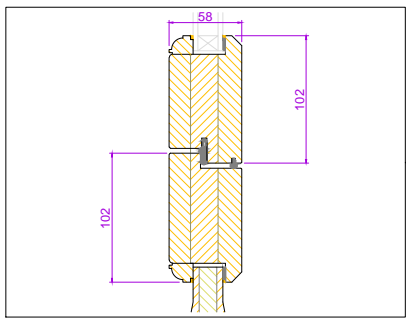

RevNo	Revision note	Date
01	Drawing issued	.

STABLE DOOR (AS VIEWED FROM OUTSIDE)

Project	
Title	ENTRANCE DOORS 022 STABLE DOORS
Client	
Date	Scale DO NOT SCALE
	
Fyntons , Period Homes Supplies Centre Station Road, Nr Pampisford Cambridgeshire CB22 3HB Telephone 01223 837106 fyntons.co.uk	
Drawing No.	ED-S004