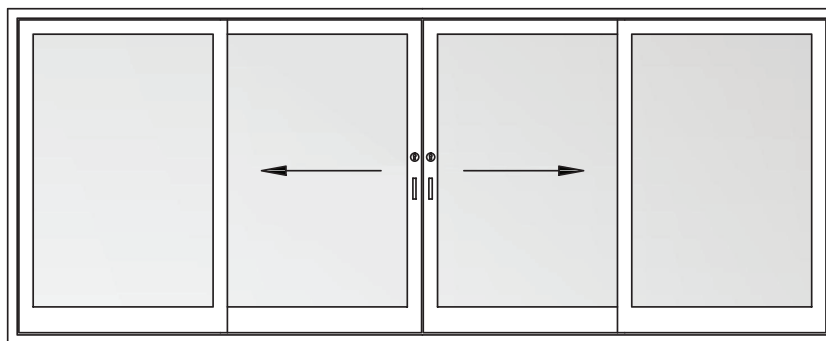

Sliding Doorsets – Slide Only

PRODUCT DESCRIPTION

Timber
100% engineered defect free timber sourced from well-managed forests

Treatment
Preservative treated against insect/fungal attack

Sealants
Teknoseal 4000 end grain and Teknoseal 4001 V-joint sealers

Species
European Redwood/Hardwood-Red Meranti/European Oak

Finish
Teknos Aquatop 2600 – 3 coat microporous factory spray applied paint/stain system

EXCLUSIVE STANDARD FEATURES

Design
Roto Patio 'Life' Sliding door system

Range
Range of 10 Opening options

Openings
Doors open slide inwards

Max. Opening
Maximum opening 6 metres

Track
Roto bottom run with circumferential gaskets

Lock
Roto multi point locking system with anti lift devices

Handles
Roto sliding door handles

Glass
24mm Argon filled soft coat low 'E' energy saving double glazed units with Light grey warm edge spacer bars

Glazing Bars
25mm applied glazing bars putty line mould external, ovolo moulded internal

Finish
Single Colour paint finish or stain finish

Ventilation
Concealed ventilation via gasket compression system

Threshold
Aluminium enhanced Roto threshold

OPTIONS
Finish
Dual colour factory applied paint or stain finish or a combination of both

Glass
Obscured, toughened, laminated, Acoustic, Sun Control options available

Handles
Choice of handle finishes

Films
Range of etched films available

OPENING OPTIONS

fyntons
BESPOKE TIMBER WINDOWS AND DOORSET SYSTEMS
fyntons.co.uk

Fyntons Limited
Solopark Trading Estate
Station Road
Pampisford
Cambridgeshire
CB22 3HB
Telephone 01223 837106
sales@fyntons.co.uk